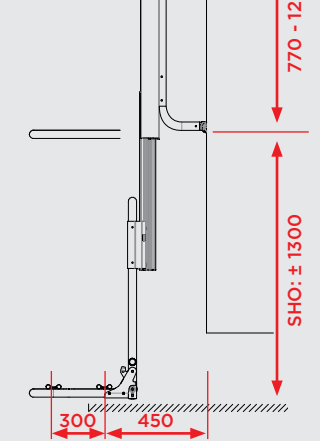

Bike Lift Standard Rail

Art. BKL-STD-RAIL

Mounting rails available separately if required.

Bike Lift Short Rail

Art. BKL-SHO-RAIL

Dimensions

Front

Side
Standard

Side
Short

Bike Lift Off Road Black Standard Rail

Art. BKL-STD-ORB

Bike Lift Off Road Black Short Rail

Art. BKL-SHO-ORB

Off Road Black is the new version in black. This version is equipped with extra-wide and long bike rails, specially designed for bikes with wide tyres.

BR-SYSTEMS
BIKE LIFT SOLUTIONS

PROSTOR BV

Evolis 90
8500 Kortrijk
Belgium
info@br-systems.com
www.br-systems.com

Our authorized dealers
can be found on our website.
They are happy to assist you
with tailored advice.

Prostor bv will not be held responsible
for any printing or colour errors.
Content is subject to modifications
(technical and prices).