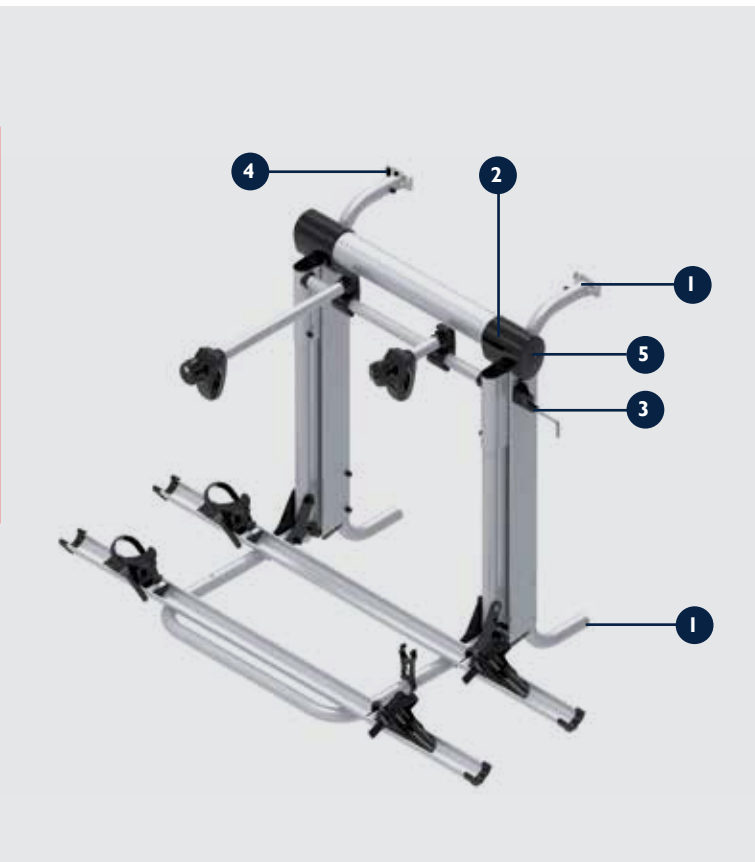

EXTRA-WIDE BIKE RAILS

8.7 cm wide (suitable for most tires), includes strap with ratchet system and mounting bracket.
Art. BKL-ACC-ORR-GR

MOUNTING RAILS

Art. Grey
BRS-ACC-MOR-GR
Art. Black
BRS-ACC-MOR-BL