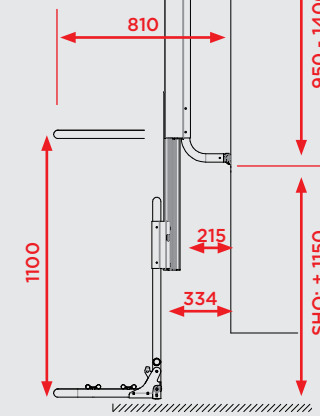

EXTRA-WIDE BIKE RAILS

8.7 cm wide (suitable for most tires), includes strap with ratchet system and mounting bracket.
Art. BKL-ACC-ORR-GR

MOUNTING RAILS

Art. Grey
BRS-ACC-MOR-GR
Art. Black
BRS-ACC-MOR-BL

Bike Lift Standard Rail

Art. BKL-STD-RAIL

Mounting rails available separately if required.

Bike Lift Short Rail

Art. BKL-SHO-RAIL

Dimensions

Front

Side
Standard