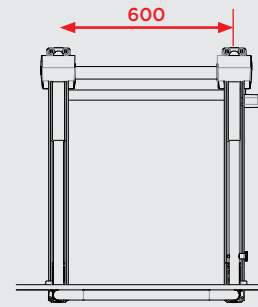

Bike Lift Standard Rail

Art. BKL-STD-RAIL

Mounting rails available separately if required.

Bike Lift Short Rail

Art. BKL-SHO-RAIL

Dimensions

Front

Side
Standard